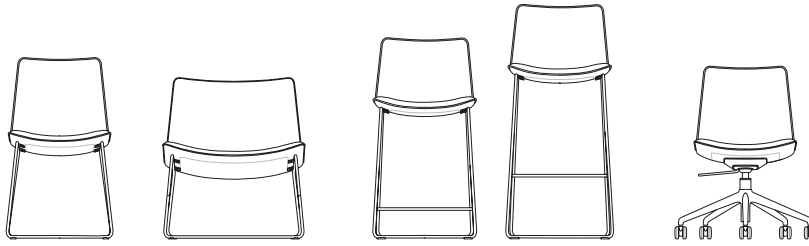

Polished Aluminum

White

Charcoal

Optional:

Glides

Wire rod bases:

Chrome

Charcoal

Design without limits

With Axys, there's no place your space can't go. The design's versatility, durability and comfortability work together to create a collection full of possibilities.

Specifications

MODEL	2101 S0 FT2 Guest Chair	2105 FT2 Lounge Chair	2101 S9/2101 S2 24" Counter Stool/30" Bar Stool	2102 Light Task
Overall Width Armless	17.75	25	18.5/19.5	26.5
Overall Depth	23	26.5	20/22.25	25.5
Overall Height	32.75	27	35/41	31.5-35.5
Seat Width	17.75	27	17.75	17.75
Seat Depth	19	21.75	17.25	19
Seat Height	18.25	15.5	24.5/30.25	16.5-20.5
Back Width	17	24	17	17
Back Height	17	16	12	17
Weight Armless	19 lb	22 lb	18.5 lb/20 lb	20.5 lb
COM	1.5 yd	1.75 yd	1.25 yd	1.5 yd
COL	21 sq ft	27 sq ft	18 sq ft	21 sq ft
Weight Capacity Warranty	350 lb	350 lb	350 lb	350 lb

Dimensions are in inches.