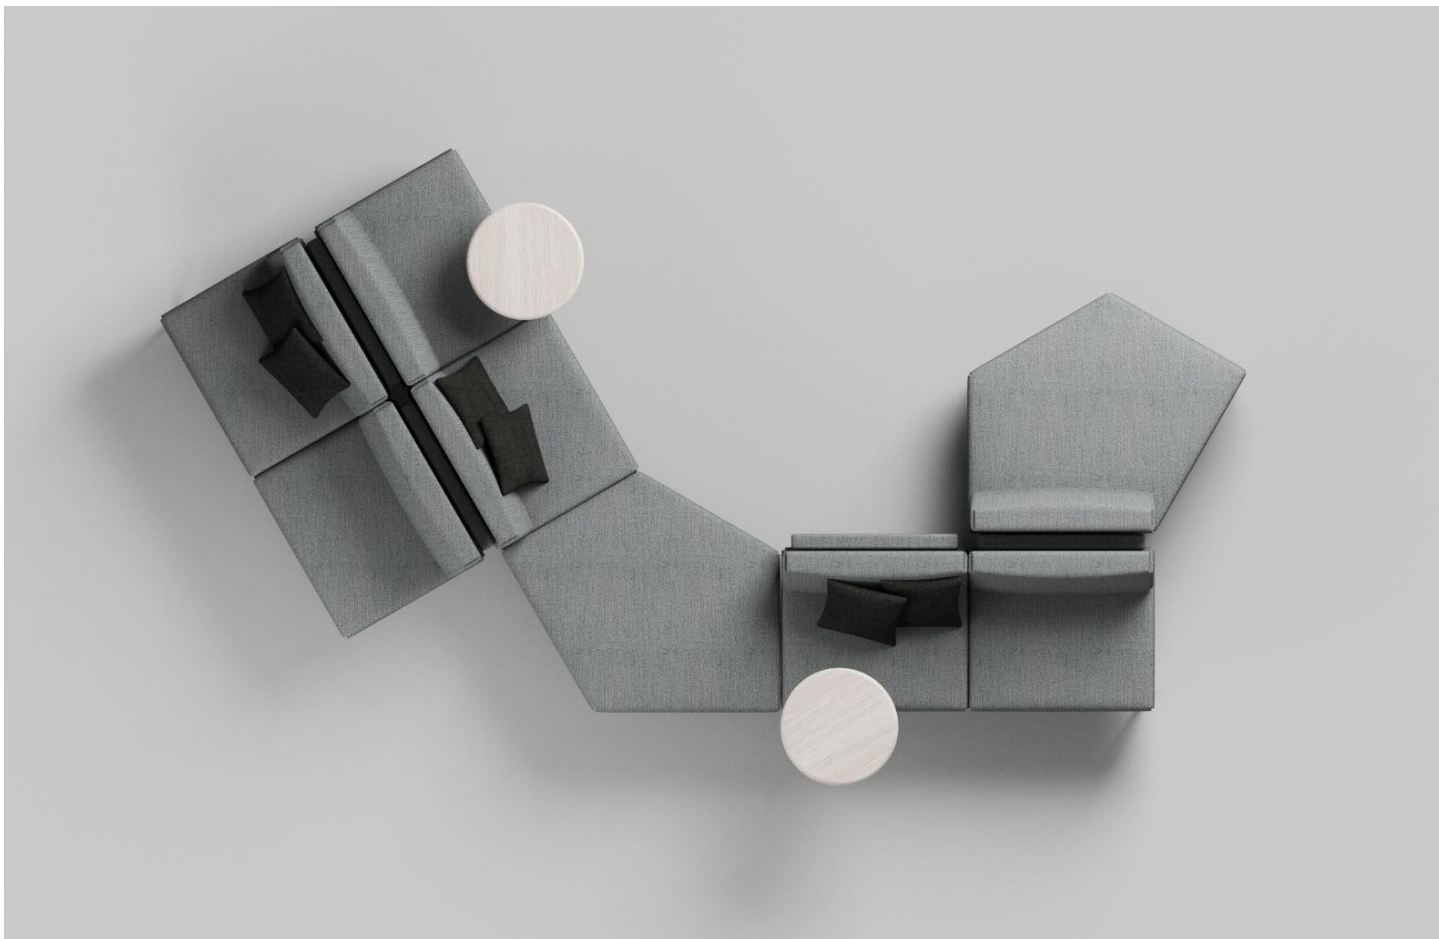

HBF

Cityscape

Todd Bracher

Cityscape's modular design and soft, gentle curves evoke a comfortable and welcoming personality, conveying the aesthetic so desired in these settings. By replacing organic shapes with carefully measured straight and angled forms, individuals and groups gain a stronger sense of place, and the space they occupy feels more removed from others.

Cityscape

Todd Bracher

HBF

Base Finish Options

- Polished Chrome
- Black Powder Coat
- White Powder Coat
- Light Grey Powder Coat

Please visit HBF.com for all available sizes and configurations.