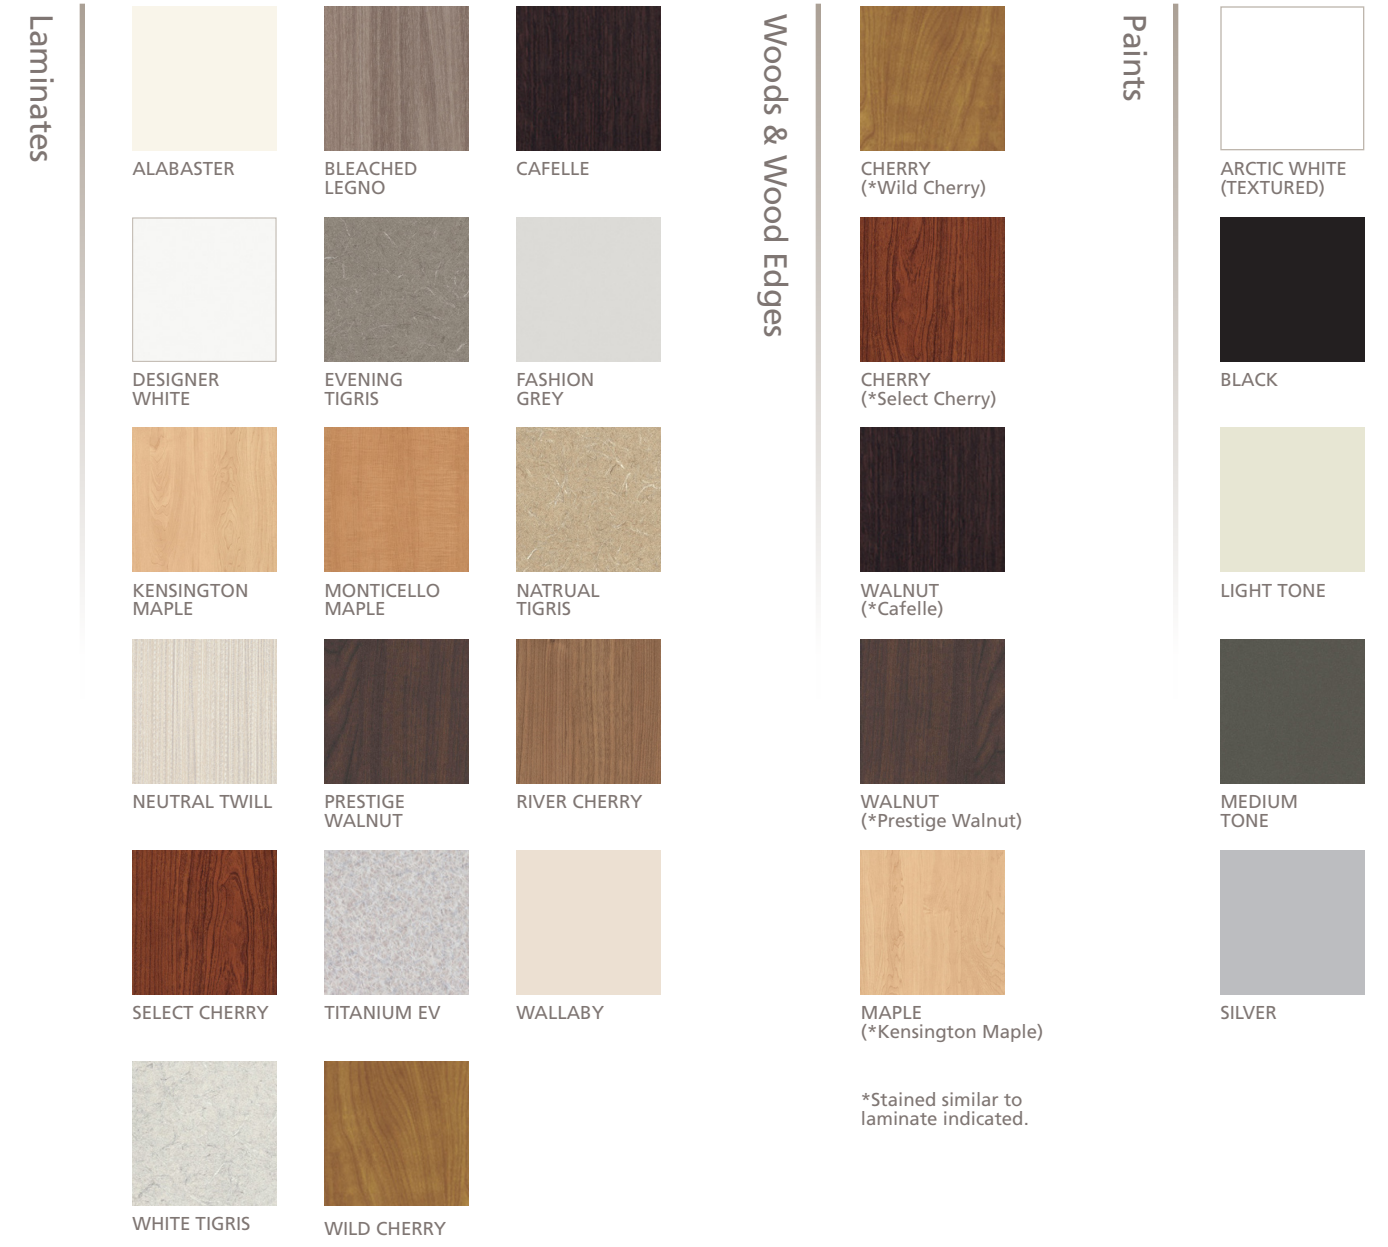

Finishes

NOTE: Actual colors may vary from displayed images. Please reference a laminate color chip or contact Customer Service for an actual color sample to ensure a proper color match. Not all finishes available on all products.

800.815.7251 Enwork.com
12900 Christopher Drive, Lowell MI 49331