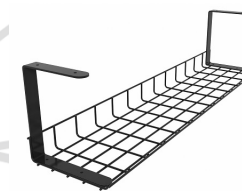

Wire Basket
\$73.00

[View the Brochure](#)

Basic Package w/ Options

Symmetry Tensor

Symmetry Switchback
Height Adjustable

SitOnIt Wit

SitOnIt Mavic

Symmetry Accessories

Mobile Ped

Mobio

Current

Eon

Wire Basket

Basic Package Pricing

Tables

Option 1 - Stationary
Symmetry Tensor
24"D x 48"W - \$687 list
30"D x 60"W - \$803 list

+\$95 freight fee when less than four tops are ordered

Option 2 - Height Adjustable
Symmetry Switchback
24"D x 48"W - \$967 list
30"D x 60"W - \$1,083 list

+\$95 freight fee when less than four tops are ordered