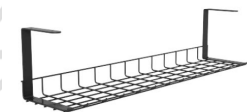

WORK FROM HOME SOLUTIONS

SitOnIt Home Edition

[SHOP NOW](#)

Reya - Straight Metal Legs
from \$478.00

Reya - Angled Bamboo Legs
from \$519.00

Switchback
from \$1,138.00

Wit - Midback Armless
from \$371.00

Novo - Midback Armless
from \$412.00

Wit - Highback with Arms
from \$453.00

Novo - Highback with Arms
from \$494.00

Mobio - Single Monitor
\$208.00

Mobio - Dual Monitor
\$311.00

Power Strip

High Tide

Mobile Pedestal
\$330.00

EON
\$103.00

Wire Basket
\$73.00

[View the Brochure](#)

Basic Package w/ Options

Symmetry Tensor

Symmetry Switchback
Height Adjustable

SitOnIt Wit

SitOnIt Mavic

Symmetry Accessories

Mobile Ped

Mobio

Current

Eon

Wire Basket

Basic Package Pricing

Tables

Option 1 - Stationary
Symmetry Tensor
24"D x 48"W - \$687 list
30"D x 60"W - \$803 list