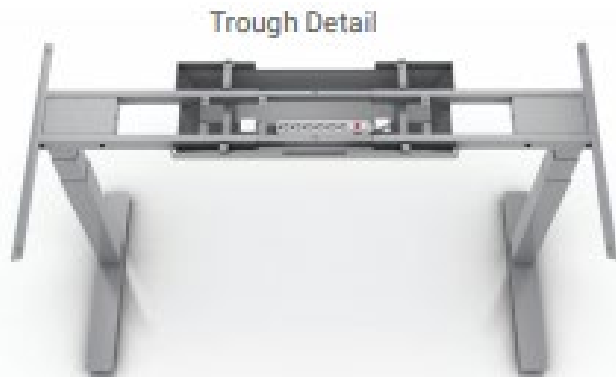

Top, Proxi Electric Base,
Programmable Handset

Hinging Trough, 27.5"
Powerstrip included in trough

Supreme Desk Top Convenience
Module, White w/ Grey Trim

6-outlet plug strip, 10' power cord,
white, with surge protection.