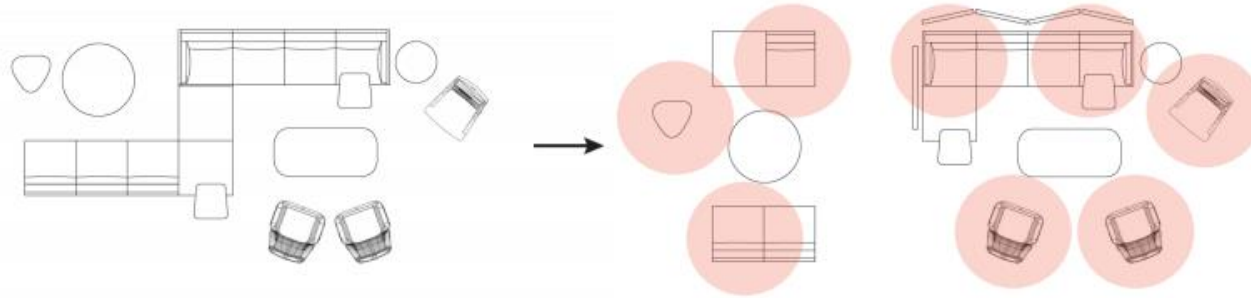

WORK LOBBY

Products Used: MOD Standard
Link Laptop
Harmoni Coffee
Scoop Lounge
Conexus Lounge
Kinzie Screen
Double Take Occasional
Triscape Pouf

Alternate Options: Max Modular
Cityscape
Meki Occasional
Ami Occasional

[Beyond The Curve](#)

Click the link for HBF's ideas on applications for the new workplace!