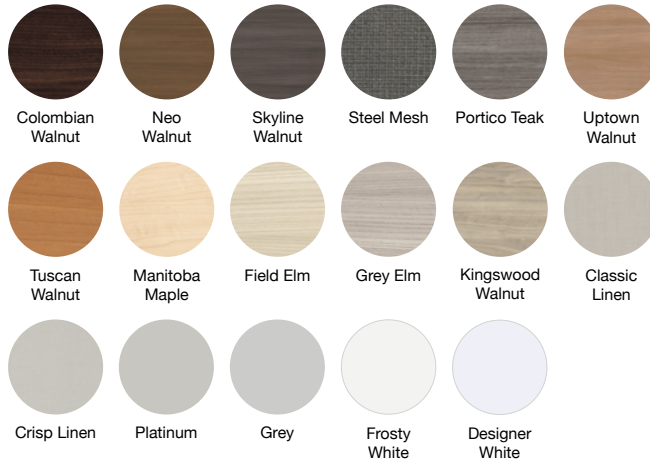

Specifications

Rectangle
Supports Top Sizes
23", 29" x 46" - 82" (6" incremental)
24", 30" x 42" - 84" (6" incremental)

Tabletop finishes

GRADE 1

GRADE 2

Table base options

Accessories to consider

Mobio
monitor arm