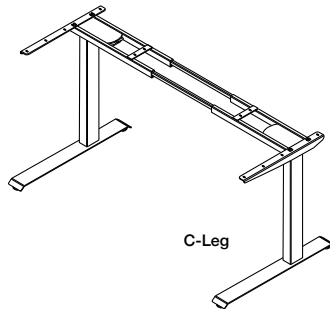

Easy as one, two, three.

From a speedy three-step base assembly (no screws needed) to three-programmable height settings for quick adjusting, Surge gets you up and running in no time. And the array of options makes space coordination a breeze.

Work with extra peace of mind knowing that the gyroscopic anti-collision sensor will stop (and retract) if anything gets in the way.

Easy-to-love design. Hard-to-find value.

Move from sitting to standing at the press of a button and feel the rush of sound ergonomics. Surge gives you the power to flow through your work with programmable settings, smooth motion, smart safety features and an array of options to fit any space.

Specifications

Rectangle
Supports Top Sizes
23", 29" x 46" - 82" (6" incremental)
24", 30" x 42" - 84" (6" incremental)

Tabletop finishes

GRADE 1

GRADE 2

Table base options

Accessories to consider

Mobio
monitor arm