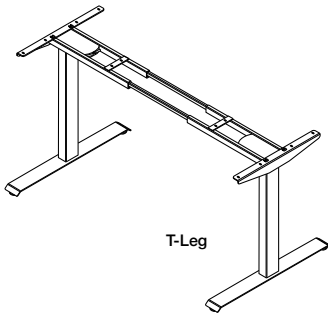

Easy as one, two, three.

From a speedy three-step base assembly (no screws needed) to three-programmable height settings for quick adjusting, Surge gets you up and running in no time. And the array of options makes space coordination a breeze.

Work with extra peace of mind knowing that the gyroscopic anti-collision sensor will stop (and retract) if anything gets in the way.

Easy-to-love design. Hard-to-find value.

Move from sitting to standing at the press of a button and feel the rush of sound ergonomics. Surge gives you the power to flow through your work with programmable settings, smooth motion, smart safety features and an array of options to fit any space.

Specifications

Rectangle
Supports Top Sizes
23", 29" x 46" - 82" (6" incremental)
24", 30" x 42" - 84" (6" incremental)

Tabletop finishes

GRADE 1

GRADE 2

Table base options

Accessories to consider

Mobio
monitor arm