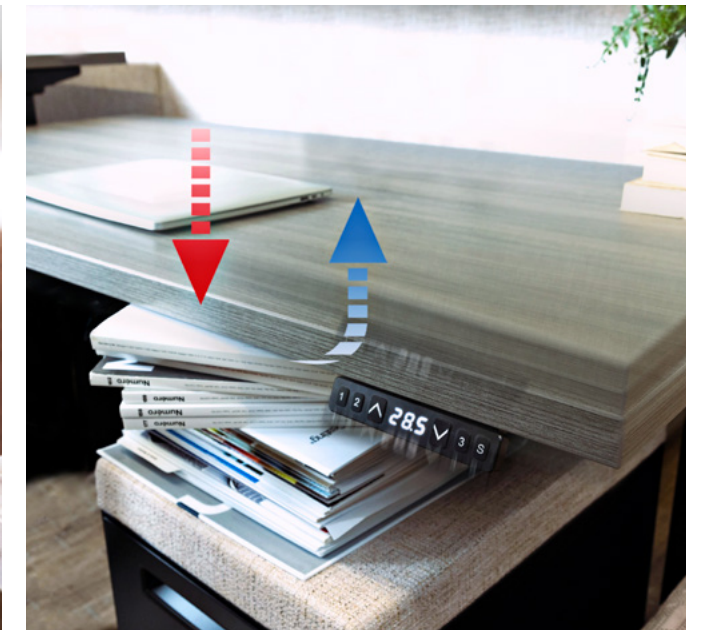

Well-made wellness.

Add elevated design and sound ergonomics to any workspace with our Surge height-adjustable table. Its rugged dual-beam base is one of the quickest to assemble in the industry and can take on extra weight, giving you more tabletop options — all while providing peace of mind with enhanced safety features, including meeting BIFMA X5.5 standards.

Easy as one, two, three.

From a speedy three-step base assembly (no screws needed) to three-programmable height settings for quick adjusting, Surge gets you up and running in no time. And the array of options makes space coordination a breeze.

Work with extra peace of mind knowing that the gyroscopic anti-collision sensor will stop (and retract) if anything gets in the way.

Easy-to-love design. Hard-to-find value.

Move from sitting to standing at the press of a button and feel the rush of sound ergonomics. Surge gives you the power to flow through your work with programmable settings, smooth motion, smart safety features and an array of options to fit any space.