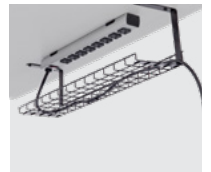

Wire Management
cable caddy basket