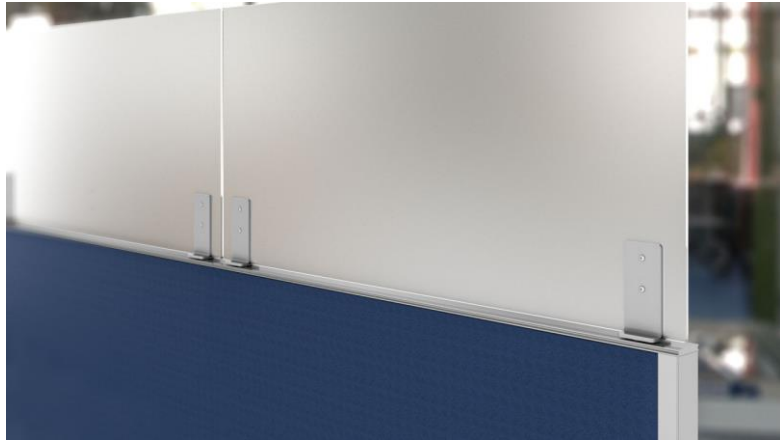

ENWORK

Skyline Screens

- Topper Screen, Acrylic, 48"W x 12"H $409
- Topper Screen, Acrylic, 54"W x 16"H $495
- Topper Screen, Acrylic, 60"W x 24"H $552

Magnetic, Fixed, or Freestanding Attachments
More sizes available