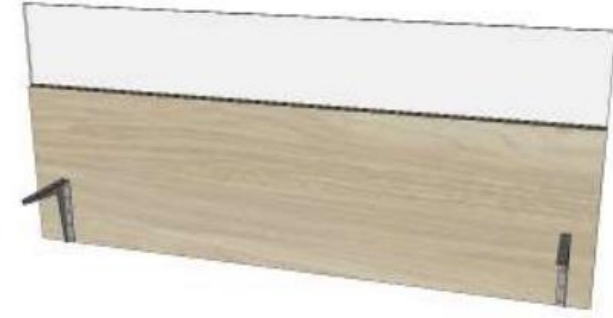

(Permanently fixed to surface)

More sizes available

THREE-H

On Guard Acrylic

30"W x 24"H Full Acrylic, Temporary Mount \$385

48"W x 30"H Full Acrylic, Temporary Mount \$660

Surface mount with full Acrylic
Temporarily fixed with double-sided tape
More sizes available