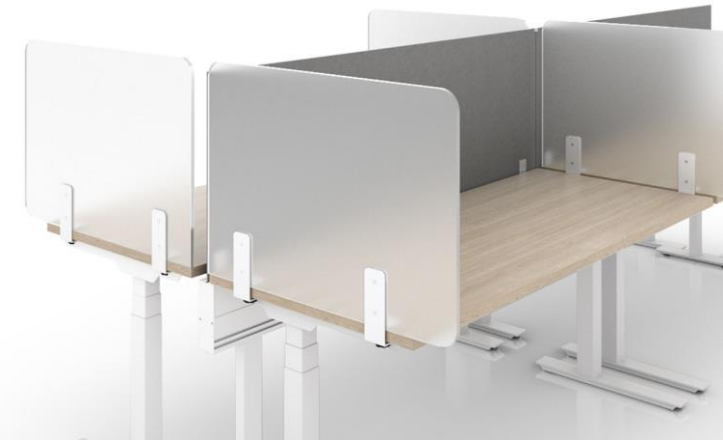

WORKSTATION DIVIDER SCREENS

ENWORK

Edge Screens

- 3-Sided, Fixed Frosted Acrylic, 22"D x 48"W x 24"H \$1134
- 3-Sided, Fixed Frosted Acrylic, 28"D x 60"W x 24"H \$1262

Removable Attachment +\$247 list
More sizes available

Edge Screens

- 1-Sided, 24"W x 24"H Fixed, Frosted Acrylic \$323
- 1-Sided, 30"W x 24"H Fixed, Frosted Acrylic \$364

Removable Attachment +\$82 list
More sizes available

ENWORK

Latitude Screens

Latitude Screen with T-feet, 26"W x 50"H \$957

All-In-One

- Laminate Desk Mounted Privacy/Modesty Screen, 48"W \$600
- Frosted Acrylic Desk Mounted Privacy/Modesty 60"W \$679

Screen attached to bottom of worksurface and sits behind surface.
Screen is 24" above surface and 16" below surface.
More sizes available