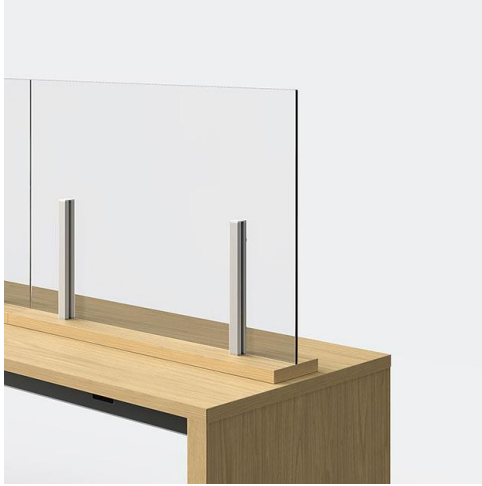

SitOnIt

Sector Screens

Acrylic, Edge Mount 23"W x 18"H \$230

Acrylic, Edge Mount 48" W x 18"H \$387

Acrylic, Freestanding 23"W x 24"H \$263

Whiteboard, Height Adj. Mount 48"W x 30"H \$476

Fabric, frosted or clear acrylic, and whiteboard

More sizes available

[Sector Screens Pricelist](#)

Screen mounts

Edge

Middle

Top

Midway

Freestanding

Height-Adjustable

THREE-H

[On Guard Screens](#)

Acrylic, Temporary Mount, Aluminum Bars 24"W x 21"H \$310

Acrylic, Temporary Mount, Aluminum Bars 48" W x 21"H \$530

Fabric, frosted or clear acrylic, and whiteboard
More sizes available