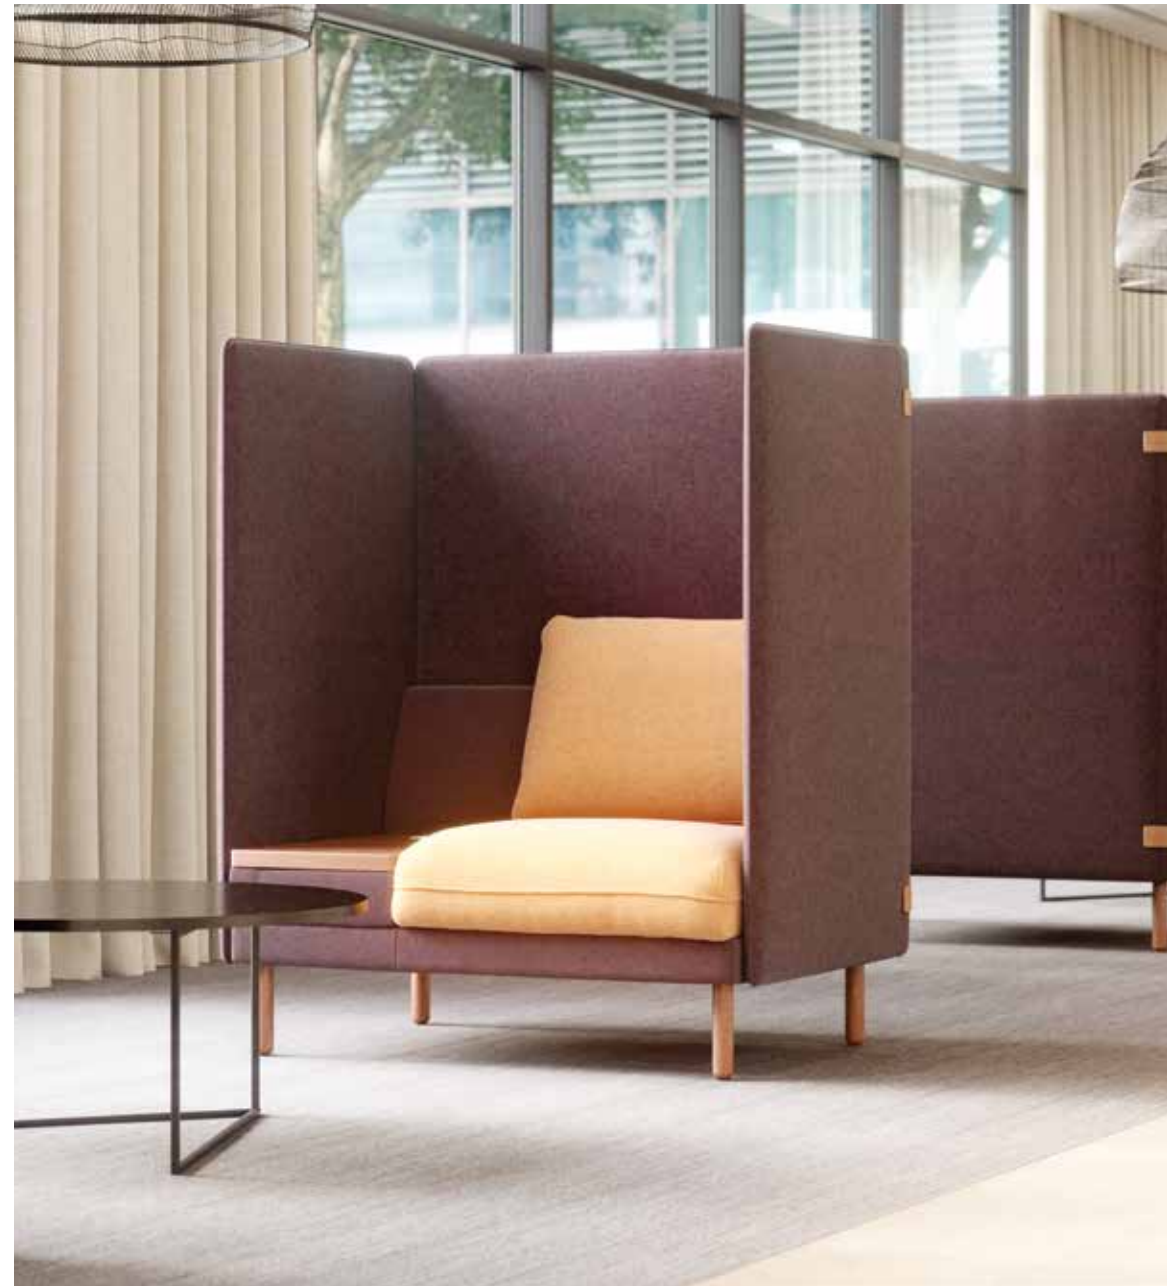

lighthearted lounge

THE ROOM

A CREATIVE SPIRIT.

With Poet, you get the choice of two distinct design styles. Poet Peb takes on a rounded, more organic nature while Poet Cube presents a more rectilinear, tailored shape. Complement either cushion style with the dowel wood foot or architectural metal foot for two completely new looks.

Poet is a lounge and table collection designed by Qdesign.

meet Poet.

HERE + NOW.

Configure unique set ups with Poet's wide variety of modular components. Pair with modular or freestanding tables for added functionality and finesse.

Incorporate privacy units that offer opportunities for independent solitude and reserved collaboration. Keep looks artfully subdued or add in an element of energy with material selections. Available in one or two seat units with optional integrated tables and power.