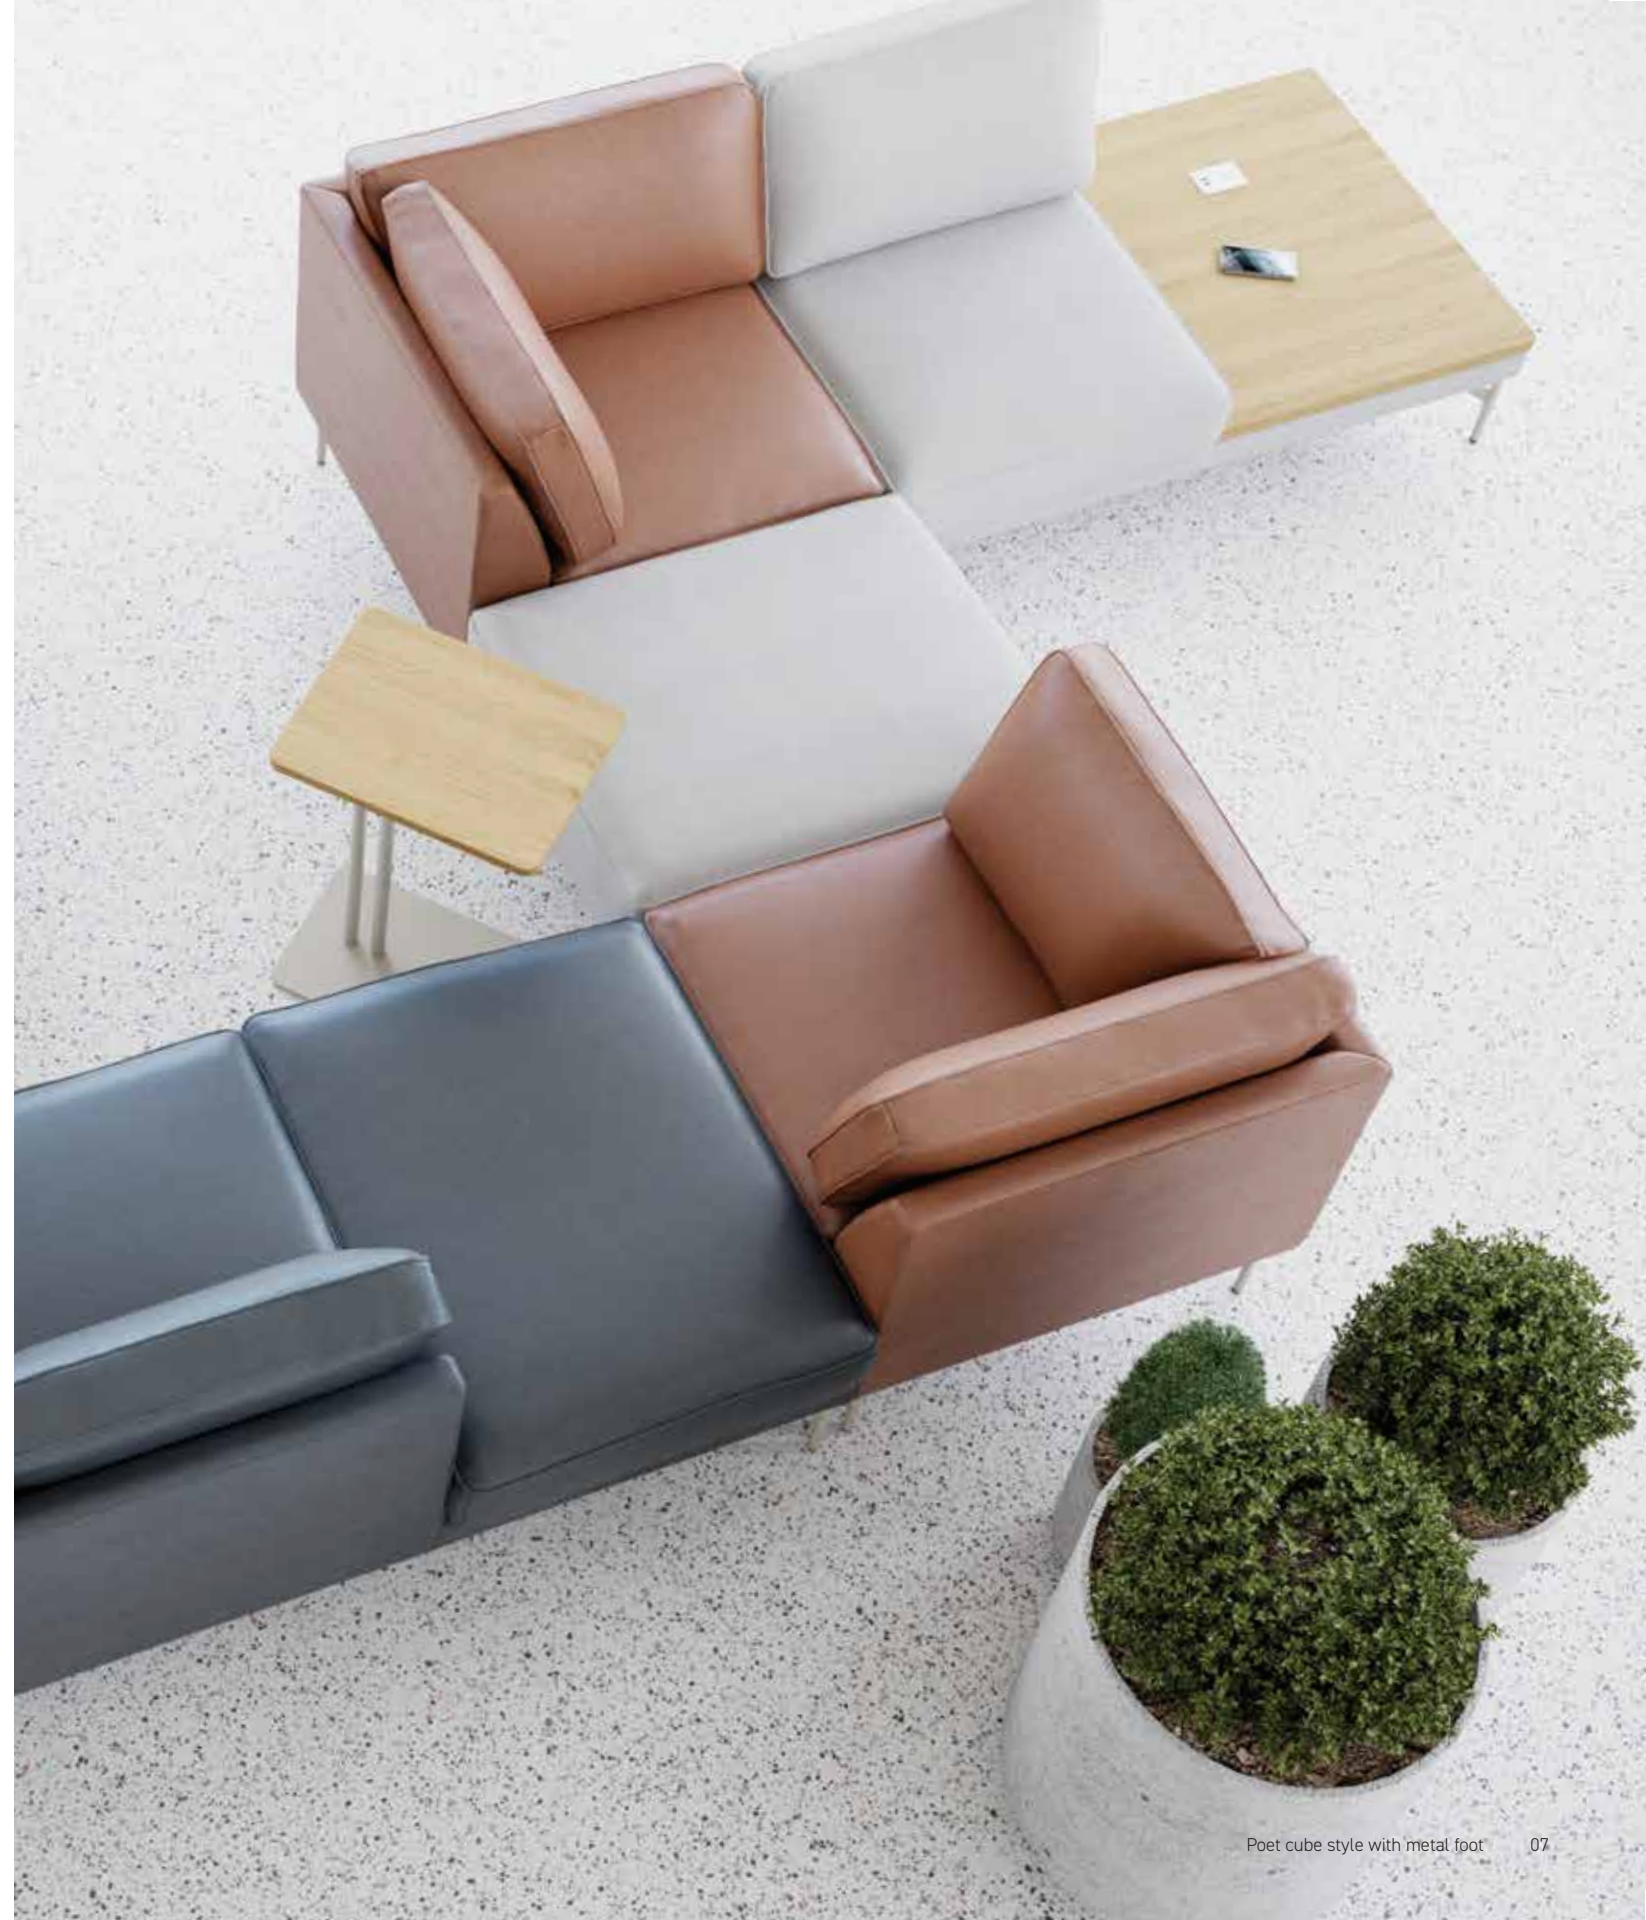

lighthearted lounge

THE ROOM

A CREATIVE SPIRIT.

With Poet, you get the choice of two distinct design styles. Poet Peb takes on a rounded, more organic nature while Poet Cube presents a more rectilinear, tailored shape. Complement either cushion style with the dowel wood foot or architectural metal foot for two completely new looks.

Poet is a lounge and table collection designed by Qdesign.

meet Poet.

HERE + NOW.

Configure unique set ups with Poet's wide variety of modular components. Pair with modular or freestanding tables for added functionality and finesse.

Incorporate privacy units that offer opportunities for independent solitude and reserved collaboration. Keep looks artfully subdued or add in an element of energy with material selections. Available in one or two seat units with optional integrated tables and power.