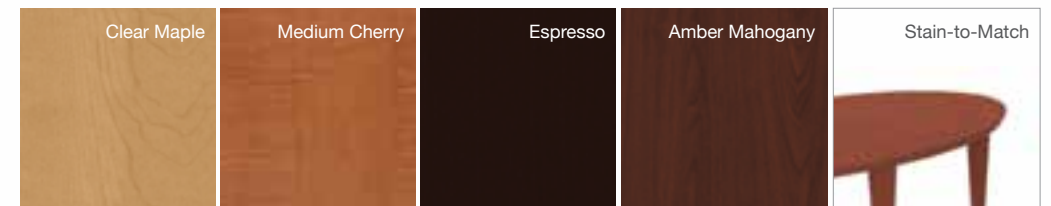

Table & Leg Wood Finishes