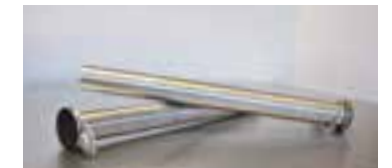

Metal 1.5" Pole Brushed Aluminum