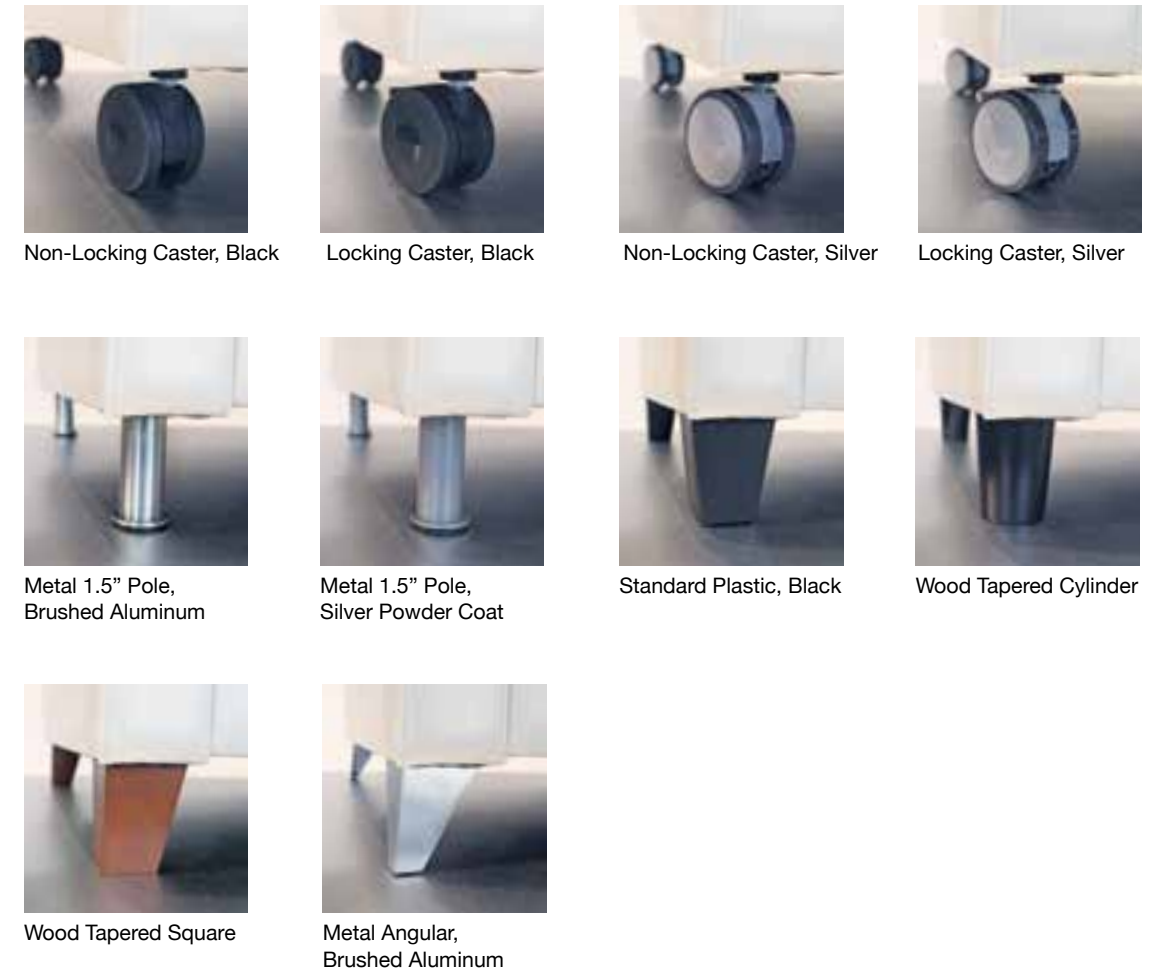

Foot Styles